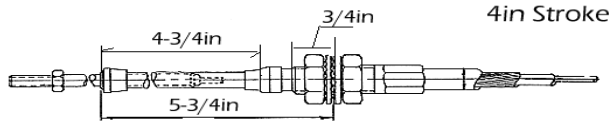

CONTROL CABLES AND ACCESSORIES

GTS Equipment Co. is your **WORLD SOURCE** for replacement concrete mixer and pump parts! Order now, save money, and keep your business running smoothly.

CONTROL CABLES